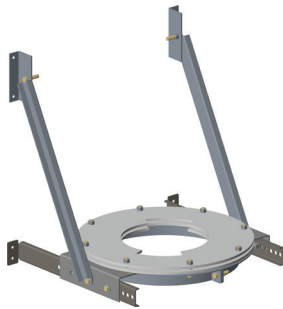

New Pressure Stack 439 Stainless Steel Accessories

Secure Stack® Pro • Secure Stack®

Security Chimneys has developed 439 stainless steel accessories for installations where superior resistance is required due to exposure to weather elements or corrosion.

This expansion of product offerings is available for the Secure Stack® Pro and Secure Stack® lines and include the following products in both standard and heavy duty:

Wall Supports